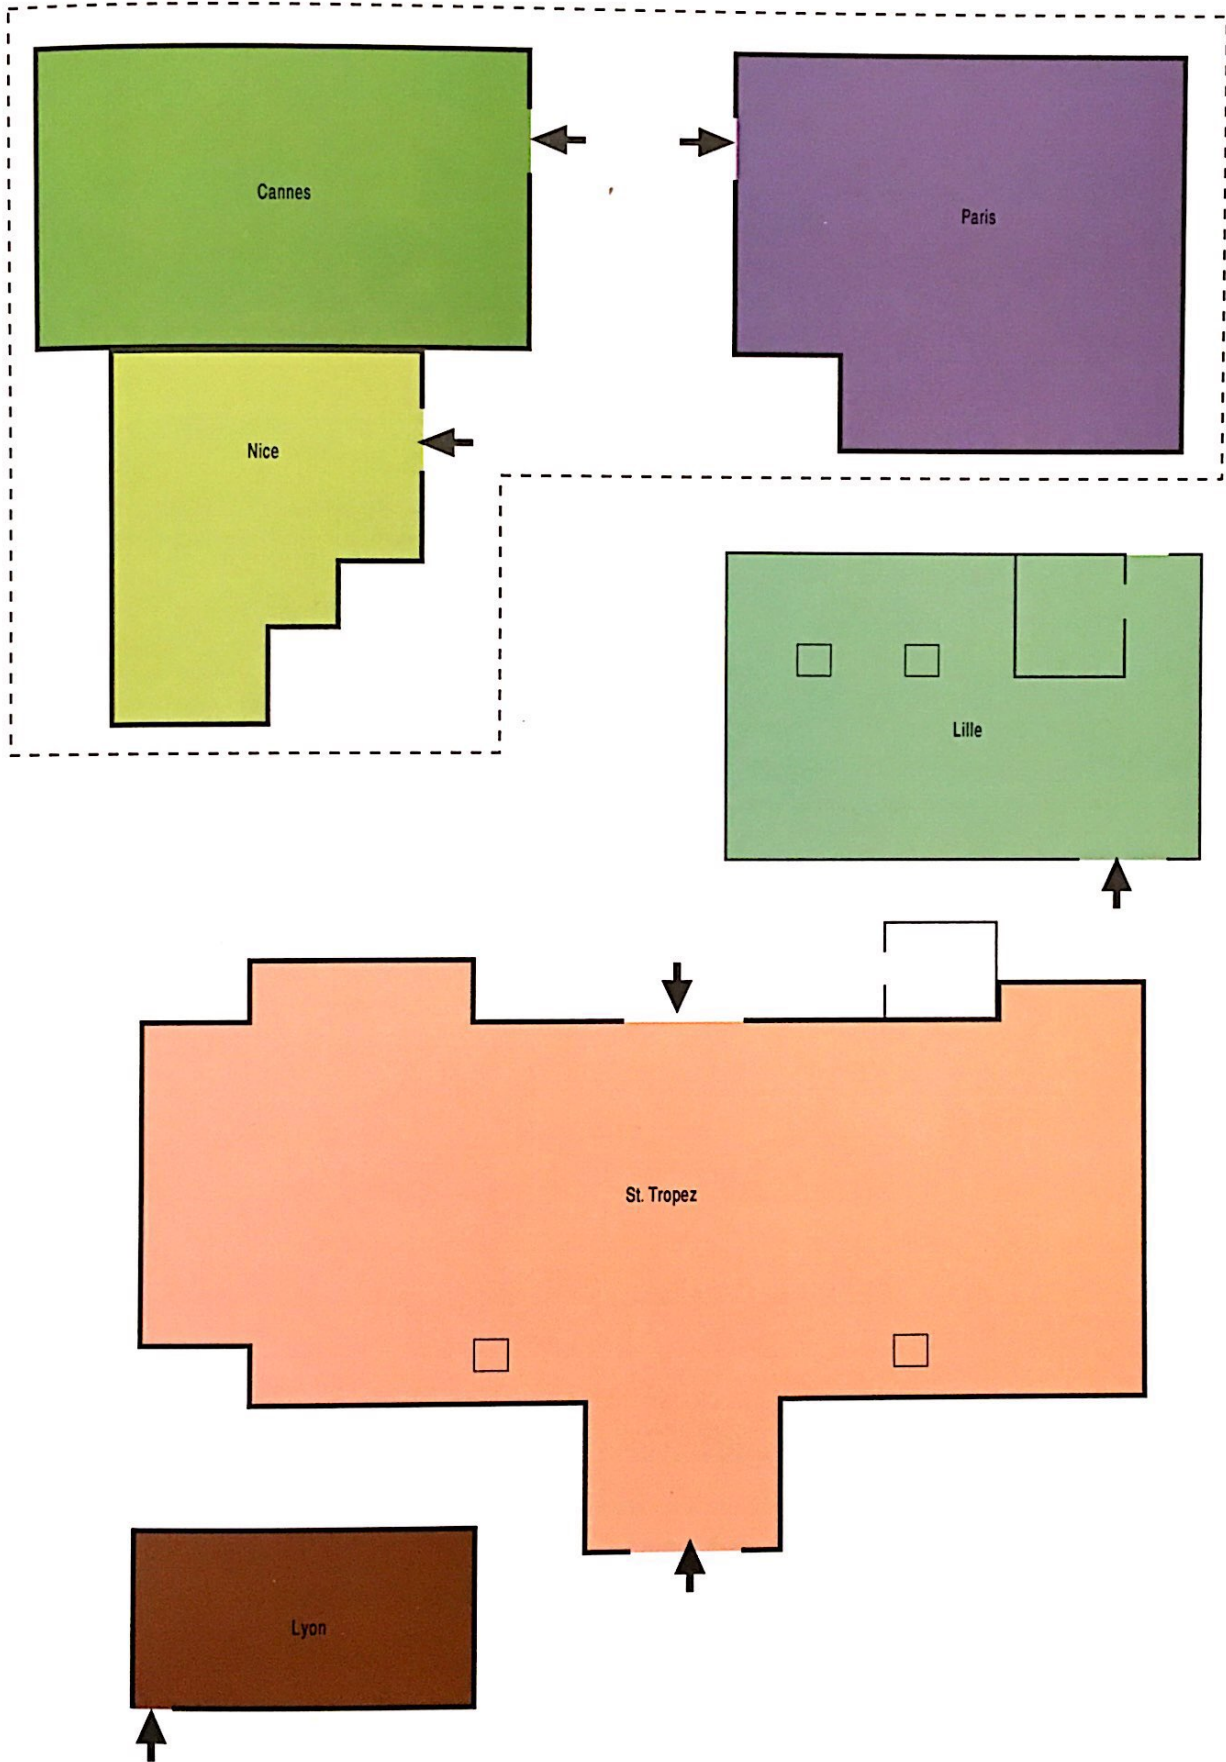

Les Capacites des salons

Capacity of Meeting Rooms

SALONS MEETING ROOMS	DIMENSIONS				CAPACITIES						
	SQ. METERS	METERS			SEATED DINNER	SEATED BUFFET	RECEPTION	THEATRE	CLASSROOM	U SHAPE	BLOCK
		LENGHT	WIDTH	HEIGHT							
ST TROPEZ	280	26.74	12.25	3.5	160	140	250	220	150	70	76
Paris	154	12.27	12.53	3.6	60	50	65	90	45	40	44
Cannes	134	10	13.41	3.6	60	50	65	80	45	40	44
Nice	99	8.05	12.31	3.6				-	-	-	18
Lille	130	13	10	2.4				80	35	30	34
Lyon	54	9	6	2.4				50	24	18	20